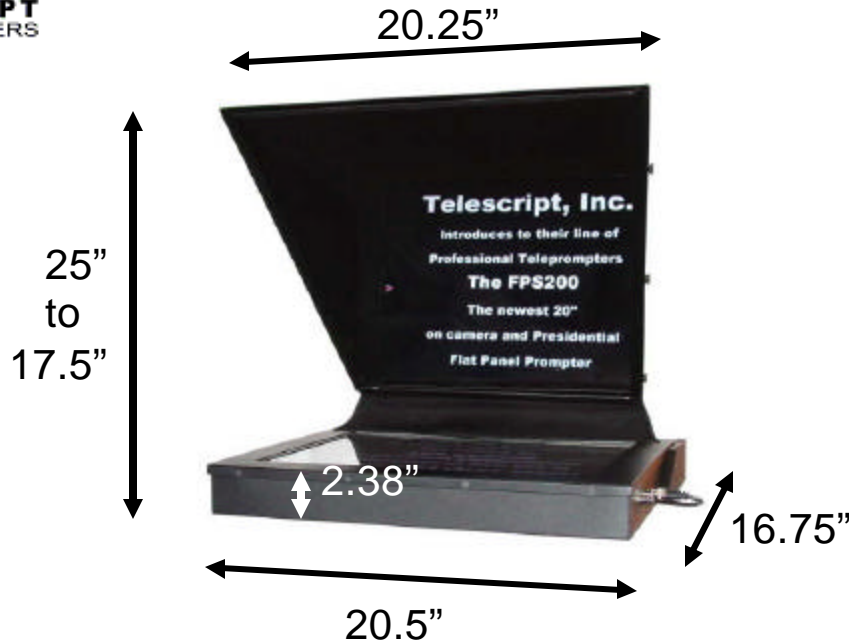

Telescript FPS-200 20" Flat Panel LCD On-Camera Teleprompter

Technical specifications

Display Size:	20" (50.80 cm)	Total System Weight:	(Standard) Rod Mount /Pedestal: 26.5 lbs
Display Brightness:	250nits	ENG/Counter Balance Plate:	Call
Video Input:	NTSC/PAL Composite video 1V p-p 75 ohm	Display Dimensions:	19.5"W x 14.5"D x 2.38"H
Video Output:	Composite video 1V p-p 75 ohm (passive)	Trapezoidal Hood Dimensions:	Top W20.25" Bottom W 16" H 19" D 14.25
Connectors:	2 BNC (1 in /1 out)	Mounted Dimensions:	Varies due to Studio Lens length
Power Input:	Multi Voltage 12 V , 6 V , 13V DC via 6 pin XLR	Beamsplitter:	Top W 19.25 x 18.675" H Bottom W 15.75D
Power Consumption:	47W max	Reflective/Transmissive	30%/70%
Display & Hood Material:	Aircraft aluminum	Options:	Counter Balance Plate w/ 15-25 lb counter weight